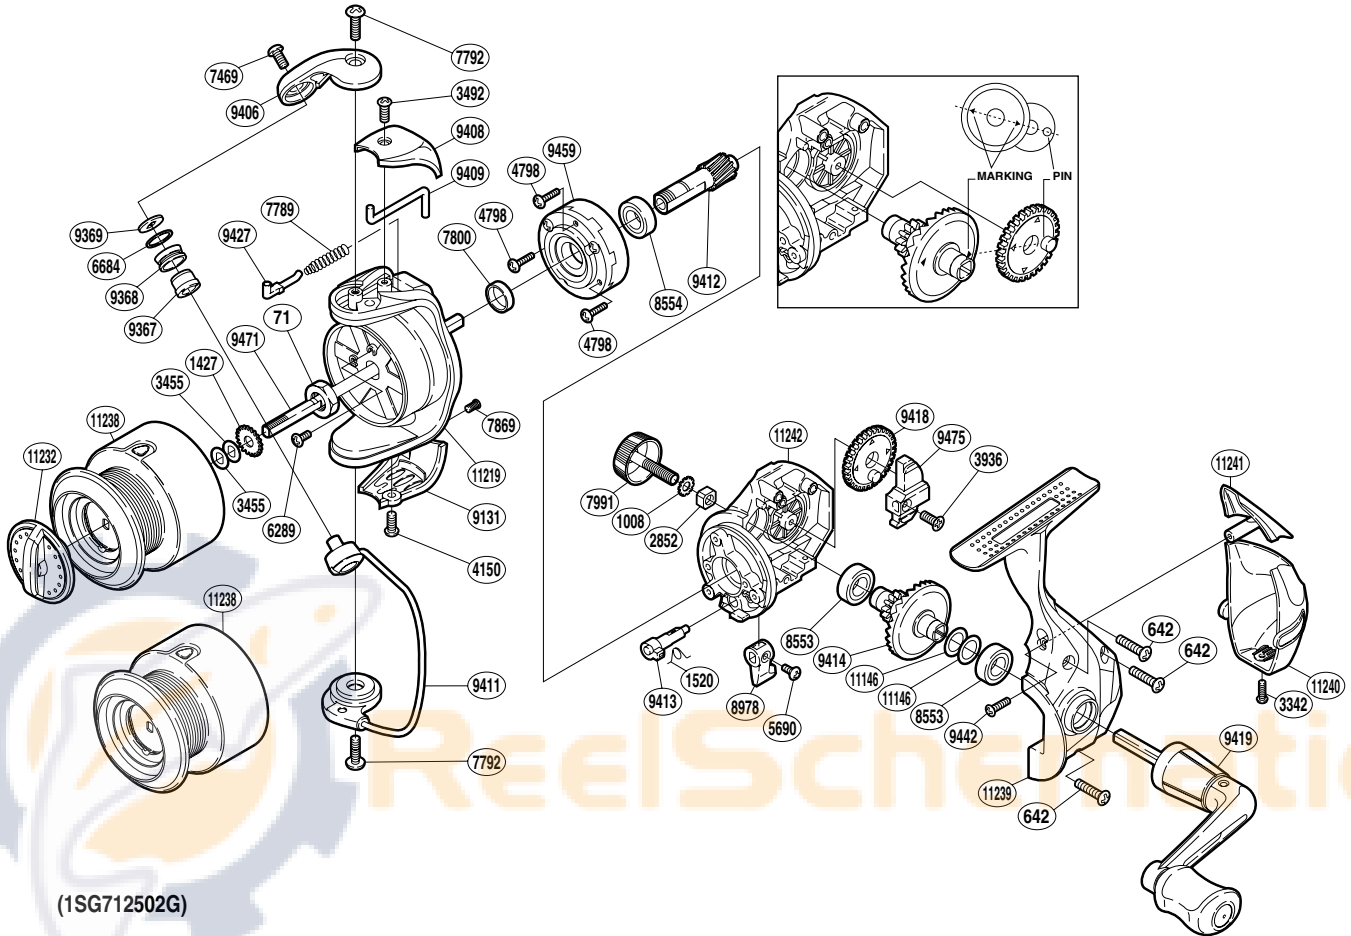

SHIMANO

NEXAVE

NEX-2500FB

(1SG712502G)

Part No.	Description	Part No.	Description	Part No.	Description
RD 0071	Rotor Nut	RD 7792	Screw	RD 9414	Drive Gear
RD 0642	Screw	RD 7800	Rotor Ring	RD 9418	Oscillating Gear
RD 1008	Handle Lock Washer	RD 7869	Screw	RD 9419	Handle Assembly
RD 1427	Spool Support	RD 7991	Handle Screw Cap	RD 9427	Bail Spring Guide
RD 1520	Anti-Reverse Cam Spring	RD 8553	Ball Bearing	RD 9442	Screw
RD 2852	Handle Screw Lock	RD 8554	Ball Bearing	RD 9459	Roller Clutch Assembly
RD 3342	Screw	RD 8978	Anti-Reverse Lever	RD 9471	Main Shaft
RD 3455	Spool Washer	RD 9131	Bail Hold Support Guard	RD 9475	Oscillating Slider
RD 3492	Screw	RD 9367	Line Roller Bushing	RD11146	Washer
RD 3936	Screw	RD 9368	Line Roller	RD11219	Rotor
RD 4150	Screw	RD 9369	Line Roller Washer	RD11232	Drag Knob
RD 4798	Screw	RD 9406	Bail Arm	RD11238	Spool Assembly
RD 5690	Screw	RD 9408	Bail Spring Cover	RD11239	Side Cover
RD 6289	Screw	RD 9409	Bail Trip Lever	RD11240	Rear Protector B
RD 6684	Line Roller Spacer	RD 9411	Bail Assembly	RD11241	Rear Protector A
RD 7469	Screw	RD 9412	Pinion Gear	RD11242	Body
RD 7789	Bail Spring	RD 9413	Anti-Reverse Cam		